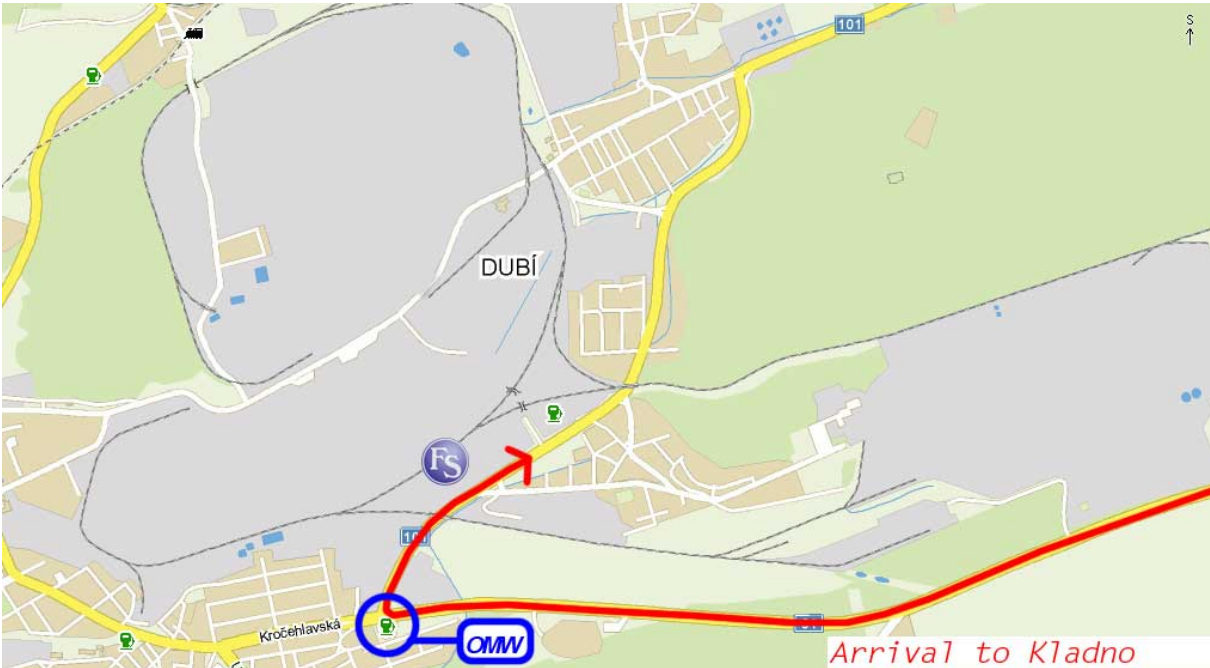

Arrival from Prague and Chomutov

Turn from Chomutov high-road to the side-road in the direction of Kladno, drive from Buštěhrad to Kladno by the sign FS KLADNO.

From the first crossroads keep moving along the main road in the direction of the city center by the sign FS KLADNO.

From the second crossroads turn to the right near the OMW petrol station in the direction of Kladno-Dubí.

After passing 400m, if front of Robin-OIL petrol station turn to the left driving to the Konev former steelwork aerial by the sign FS Kladno. (1)

In the industrial aerial, after entering the gate, turn to the left and move straight up to the store house by the arrow signs. (2)

The aerial location and the route within the aerial borders is highlighted blue at the flight map.